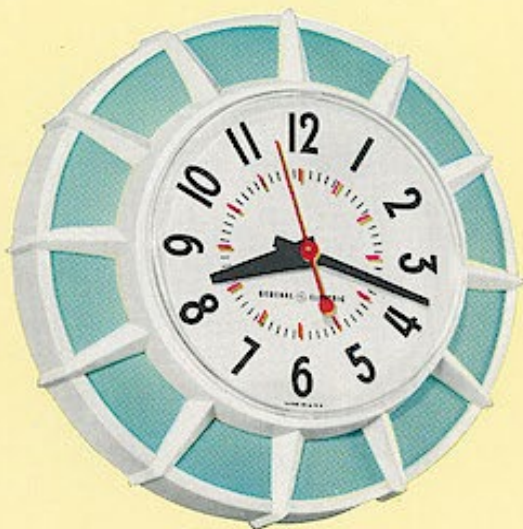

KITCHEN AND WALL CLOCKS

Height 5 1/4" Width 6 1/2"

Height 5" Width 8 1/2"

Diameter 6 1/2"

Height 5 3/4" Width 6 1/4"

FESTIVE 2H111-C $7.98
Metal case in copper color. Wall-hugging design. An ideal gift selection.

Diameter 7"

Height 6" Width 6"

Diameter 6 1/2"

GENERAL ELECTRIC

Height 5 1/4" Width 8 3/4"

Diameter 8 1/4"