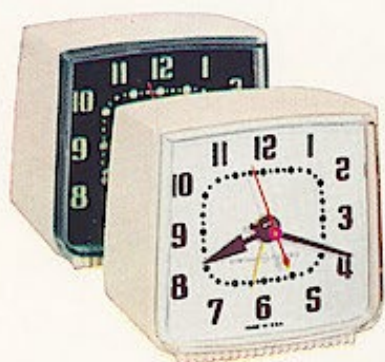

GENERAL  ELECTRIC

Clocks

nineteen 60/61 catalog

ALARM CLOCKS

ROOM-MATE 7H223 \$4.98
Popular low priced alarm. Ivory color case. Never needs winding. Wakes you for sure.

ROOM-MATE 7H223-L \$5.98
Luminous alarm. Attractive tailored ivory color case. Accurate, dependable.
Height 3 3/4" Width 3 3/4"

CUE-ETTE 7S261 \$4.98

Small in size and price. Antique white case fits on crowded night table. Alarm.

CUE-ETTE 7S261-L \$5.98

Luminous styling for this tiny alarm clock in antique white. Fits in crowded places.
Height 2 1/8" Width 3 3/8"

CUE-ETTE Feature Four Display Pack

(DEAL 1-60)

New! Gives you more to sell. Miniature alarm styling, extra features for easy trade-up, see-thru take-home cartons.

	Contains	
1-7S261	Cue-ette — Antique White	\$4.98
1-7S268	Cue-ette Model Snooz-Alarm clock — Beige	\$5.98
1-7S261-K	Cue-ette Lighted Dial — Antique White	\$5.98
1-7S268-K	Cue-ette Model Snooz-Alarm clock with Lighted Dial — Beige	\$7.98