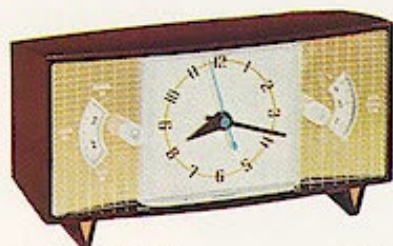

ALARM CLOCKS

BLOND
MAPLE
DARK
MAHOGANY

WAKEWOOD 7H246 \$9.98
Dark African mahogany clock with tailored design. Ideal desk clock or bedside alarm.

WAKEWOOD 7H246-L \$10.95
Fully luminous alarm. Finished in blond maple or rich dark African mahogany.
Height 4 1/4" Width 5"

YACHTSMAN 7H167 \$11.95
Popular nautical alarm clock. Glistening brass bezel and spokes accent brown case.
Height 6" Width 7"

GRAPH 7H237-L \$14.95
Luminous styling. Gold color bezel and brown case. For desk or den. Alarm.
Height 4 1/4" Width 5 1/4"