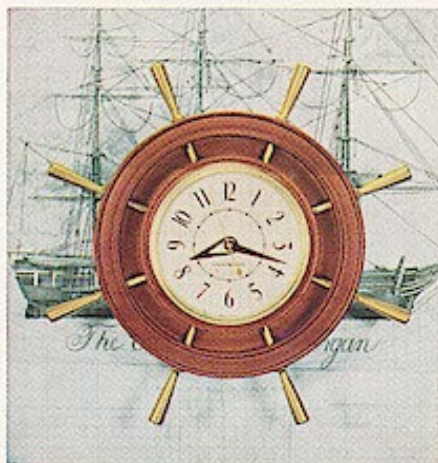

Height 18 3/4" Width 10 3/4"

NAVIGATOR

2H67 \$21.95

Ever-popular nautical clock. Rich fruitwood finish case and brass accents. Ideal for den, game room or office.

Diameter 12"

COLONIAL TIMES

2075 \$39.95

New! Synchronous clock authentically styled in majestic case. Antique finish mirrors a rich heritage of Americana.

COLONIAL TIMES

2D71 \$49.95

Federal eagle design with cordless battery movement. A quality engineered clock of enduring beauty.

Height 18" Width 13 3/4"

SCHOOL-DAYS

8H31 \$24.95

A charming miniature of the old schoolroom clock with swinging pendulum. Fruitwood finish case.

Height 11 3/4" Width 7 3/4"

FREEDOM

2077 \$39.95

New! A masterpiece in early American design. Large dial framed in rich fruitwood finish case. Synchronous.

FREEDOM

2076 \$49.95

New! Cordless clock powered by battery. Precision built movement offers new latitude in decor. In fruitwood finish Colonial case.