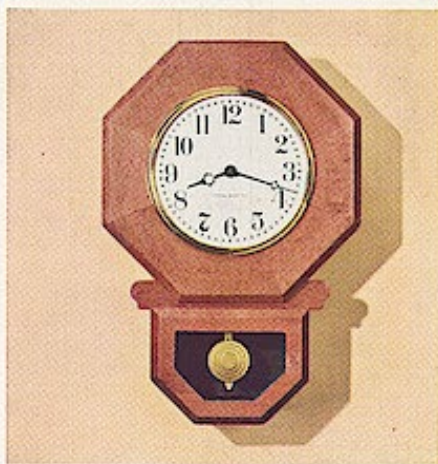

Height 18 3/4" Width 10 3/4"

NAVIGATOR

2H67 \$21.95

Ever-popular nautical clock. Rich fruitwood finish case and brass accents. Ideal for den, game room or office.

Diameter 12"

COLONIAL TIMES

2075 \$39.95

New! Synchronous clock authentically styled in majestic case. Antique finish mirrors a rich heritage of Americana.

COLONIAL TIMES

2D71 \$49.95

Federal eagle design with cordless battery movement. A quality engineered clock of enduring beauty.

Height 18" Width 13 3/4"

SCHOOL-DAYS

8H31 \$24.95

A charming miniature of the old schoolroom clock with swinging pendulum. Fruitwood finish case.

Height 11 3/4" Width 7 3/4"

FREEDOM

2077 \$39.95

New! A masterpiece in early American design. Large dial framed in rich fruitwood finish case. Synchronous.

FREEDOM

2076 \$49.95

New! Cordless clock powered by battery. Precision built movement offers new latitude in decor. In fruitwood finish Colonial case.

Height 15 3/4" Width 14 3/4"

GOLDEN TIMES

2H68 \$29.95

A design masterpiece. Gleaming gold color tines radiate from dramatic contrasting dial.

Height 16 3/4" Width 20"

STARBURST

2H66 \$59.95

The ultimate in modern decorator wall clocks. A magnificent design of gold color framed by crystal clear rays.