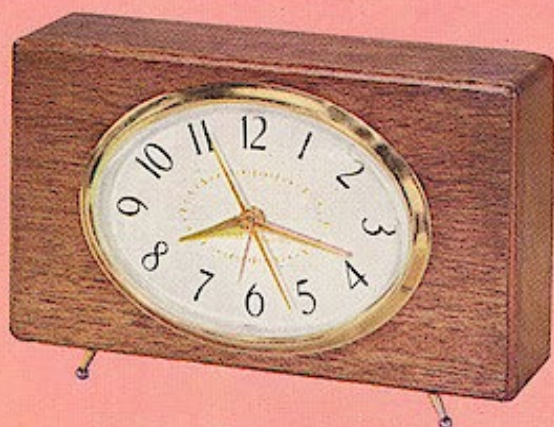

VIDEOCLOCK 8S69 \$14.95
Automatically turns radio or TV on and off. Accurate electric clock. Brown case.
Height 3 1/4" Width 7"

NU GRAIN 7271-L \$8.98
New! Smartly styled fully luminous alarm. Nutmeg vinyl wraps the clock in wood-like beauty. A gift selection sure to please.
Height 3 1/4" Width 4 3/4"

NU GRAIN 7271 \$7.98
New! Handsome alarm clock for bedroom, desk or den. Tailored case is framed in vinyl with wood grain effect in nutmeg.

WOODLETTE 7269-L \$13.95
New! Superbly crafted wood case alarm in miniature. Fully luminous dial in richly grained finishes of fruitwood or mahogany.
Height 3 1/4" Width 4 1/4"

WOODLETTE 7269 \$12.95
New! Miniature wood case alarm in fruitwood finish. A tasteful design highlighted by gleaming brass bezel and feet.

GENERAL ELECTRIC

ALARM CLOCKS

KINGSWOOD 7275 \$17.95
 New! Dramatically designed in the luxury of African mahogany. Satin smooth silver color dial circled by brass bezel. Alarm.
 Height 4 1/4" Width 6 3/4"