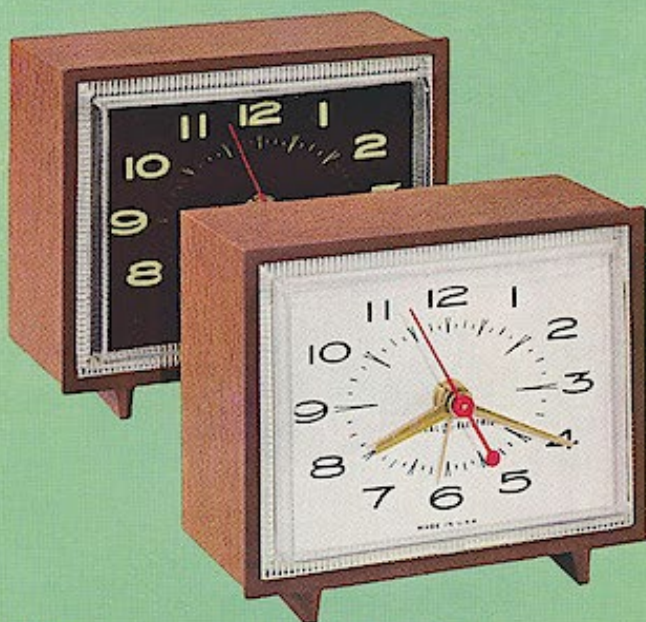

NU GRAIN 7271-L $8.98
New! Smartly styled fully luminous alarm. Nutmeg vinyl wraps the clock in wood-like beauty. A gift selection sure to please.
Height 3 1/4" Width 4 3/4"

NU GRAIN 7271 $7.98
New! Handsome alarm clock for bedroom, desk or den. Tailored case is framed in vinyl with wood grain effect in nutmeg.