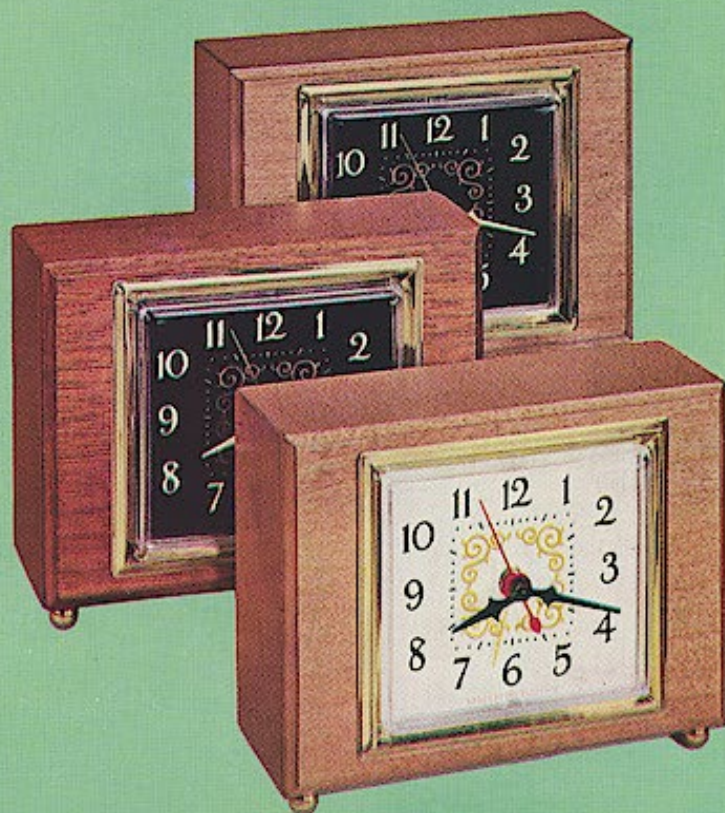

WOODLETTE 7269-L $13.95
New! Superbly crafted wood case alarm in miniature. Fully luminous dial in richly grained finishes of fruitwood or mahogany.
Height 3 1/4" Width 4 1/4"

WOODLETTE 7269 $12.95
New! Miniature wood case alarm in fruitwood finish. A tasteful design highlighted by gleaming brass bezel and feet.

GENERAL ELECTRIC