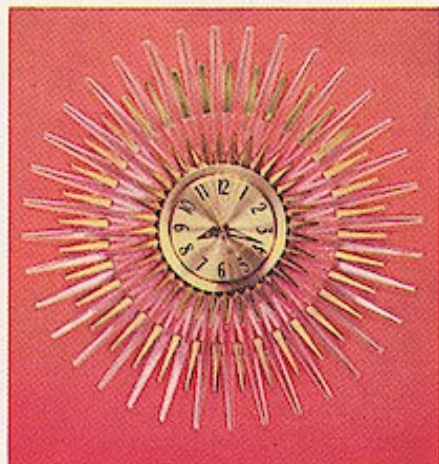

Height 18 3/4" Width 10 3/4"

NAVIGATOR

2H67 \$21.95

Ever-popular nautical clock. Rich fruitwood finish case and brass accents. Ideal for den, game room or office.

Diameter 12"

COLONIAL TIMES

2075 \$39.95

New! Synchronous clock authentically styled in majestic case. Antique finish mirrors a rich heritage of Americana.

COLONIAL TIMES

2D71 \$49.95

Federal eagle design with cordless battery movement. A quality engineered clock of enduring beauty.

Height 18" Width 13 3/4"

SCHOOL-DAYS

8H31 \$24.95

A charming miniature of the old schoolroom clock with swinging pendulum. Fruitwood finish case.

Height 11 3/4" Width 7 3/4"

FREEDOM

2077 \$39.95

New! A masterpiece in early American design. Large dial framed in rich fruitwood finish case. Synchronous.

FREEDOM

2076 \$49.95

New! Cordless clock powered by battery. Precision built movement offers new latitude in decor. In fruitwood finish Colonial case.

Height 15 3/4" Width 14 3/4"

GOLDEN TIMES

2H68 \$29.95

A design masterpiece. Gleaming gold color tines radiate from dramatic contrasting dial.

Height 16 3/4" Width 20"

STARBURST

2H66 \$59.95

The ultimate in modern decorator wall clocks. A magnificent design of gold color framed by crystal clear rays.