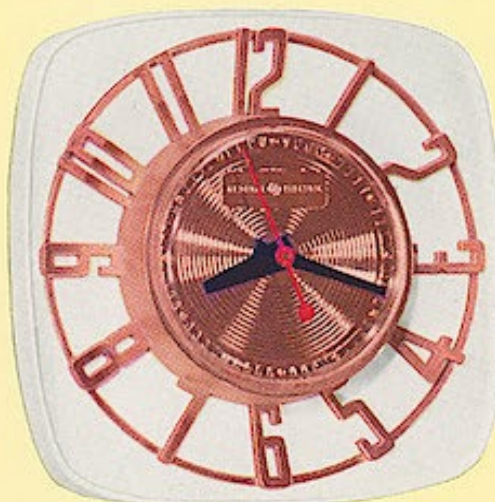

Diameter 6 1/2"

JOY 2H116 \$6.98
Bold easy-to-read dial. Sculptured wall-hugging case in pink, white or yellow. For kitchen, playroom or bath. Pendant set.

Height 5 3/4" Width 6 1/4"

FESTIVE 2H111 \$6.98
Folk art design in gay color combinations with black or white metal case.

FESTIVE 2H111-C \$7.98
Metal case in copper color. Wall-hugging design. An ideal gift selection.

Diameter 7"

TOPPER 2H44-C \$4.98
New! A sparkling low-priced wall clock in metalized colors. Aqua or yellow with chrome, white with gleaming copper.